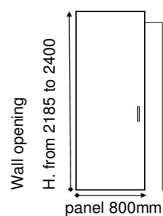

GHOST DOOR WITH HANDLE, WITHOUT FREE/BUSY LOCKING DEVICE (surcharge to be added to the wing door price)

+ 620,00€