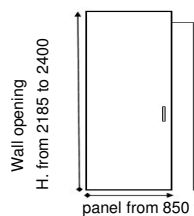

NEWPORT

28,5db

NOT STANDARD SIZES AND SPECIAL DOORS (surcharge to be added to the wing door price)

≥ 211 H ≤240
+50%
Frame 103 only

≥ 180 H ≤209
+190,00€

W. 1000mm
+50%

Upperlight
h. covering list max 3000mm
+210,00€
(glass not included)

Door with lift panel
(2 cm from the floor)
+90,00€

Panel with air-transfer
grill included
(anodized aluminium)
+120,00€ 400x100 mm
+245,00€ 700 x 200 mm

Wing Door
2 symmetric
Panels
+100%

Door with 2
asymmetric wings, semifixed
Panel Mod.A (min.300mm)
price of the complete
chosen Door
+ 1 Complete Door Mod.A

1/3 - 2/3
max. H 2100
Frame 103 only
+380,00€

Rototraslating
max. H 2100
Frame 103 only
+580,00€

Swinging
Door
+ 580,00€
Frame 103 only

QUATER
max. H 2100
Frame 103 only
+300,00€

SLIDING DOORS : AVAILABLE SOLUTIONS AND SPECIAL OPENING

SLIDING DOOR INSIDE WALL, HANDLE WITH FREE/BUSY LOCKING DEVICE (surcharge to be added to the wing door price)

TSI 105 mm +150,00€
TSI 125 mm +250,00€
TSI 145 mm +300,00€

panel for counterframe flusing with the wall
+30,00€

double panel
(wing door price + chosen
TSI) x2

solution "granluce"
(wing door price x 2)
+ 300,00€

≥ 211 H ≤240 +50% (not available for TSI125 and TSI 145)

GHOST DOOR WITH HANDLE, WITHOUT FREE/BUSY LOCKING DEVICE (surcharge to be added to the wing door price)

+ 620,00€

+ 720,00€

+ 820,00€

Standard handle