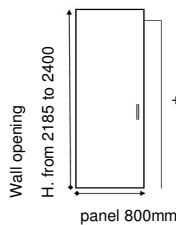

TSI 105 mm +150,00€
TSI 125 mm +250,00€
TSI 145 mm +300,00€

panel for counterframe flushing with the wall
+30,00€

double panel
(wing door price + chosen
TSI) x2

solution "granluce"
(wing door price x 2)
+ 300,00€

≥ 211 H ≤240 +50% (not available for TSI125 e TSI 145)

GHOST DOOR WITH HANDLE, WITHOUT FREE/BUSY LOCKING DEVICE (surcharge to be added to the wing door price)

Wall opening
H. from 2185 to 2400
+ 620,00€
panel 800mm

Wall opening
H. from 2185 to 2400
+ 720,00€
panel from 850 to 900mm

Wall opening
H. from 2185 to 2400
+ 820,00€
panel from 950 to 1050mm

Standard handle

NEWPORT

28,5db

ACCESSORIES

Coating sheet for armoured door 940x2125x7 mm