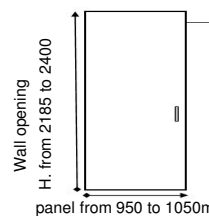

≥ 211 H ≤240 +50% (not available for TSI125 and TSI 145)

GHOST DOOR WITH HANDLE, WITHOUT FREE/BUSY LOCKING DEVICE (surcharge to be added to the wing door price)

+ 620,00€

+ 720,00€

+ 820,00€

Standard handle