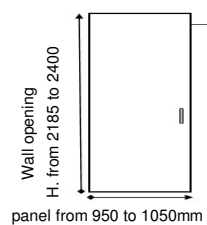

≥ 211 H ≤240 +50% (not available for TSI125 e TSI 145)

GHOST DOOR WITH HANDLE, WITHOUT FREE/BUSY LOCKING DEVICE (surcharge to be added to the wing door price)

Wall opening
H. from 2185 to 2400
+ 620,00€
panel 800mm

Wall opening
H. from 2185 to 2400
+ 720,00€
panel from 850 to 900mm

Wall opening
H. from 2185 to 2400
+ 820,00€
panel from 950 to 1050mm

Standard handle

NEWPORT

28,5db

ACCESSORIES

Coating sheet for armoured door 940x2125x7 mm