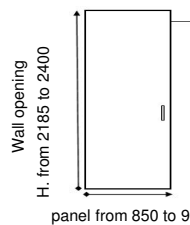

TSI 105 mm +150,00€
TSI 125 mm +250,00€
TSI 145 mm +300,00€

panel for counterframe flushing with the wall
+30,00€

double panel
(wing door price + chosen
TSI) x2

solution "granluce"
(wing door price x 2)
+ 300,00€

≥ 211 H ≤240 +50% (not available for TSI125 e TSI 145)

GHOST DOOR WITH HANDLE, WITHOUT FREE/BUSY LOCKING DEVICE (surcharge to be added to the wing door price)

Wall opening
H. from 2185 to 2400
+ 620,00€
panel 800mm

Wall opening
H. from 2185 to 2400
+ 720,00€
panel from 850 to 900mm

Wall opening
H. from 2185 to 2400
+ 820,00€
panel from 950 to 1050mm

Standard handle

NEWPORT

28,5db

ACCESSORIES

Coating sheet for armoured door 940x2125x7 mm